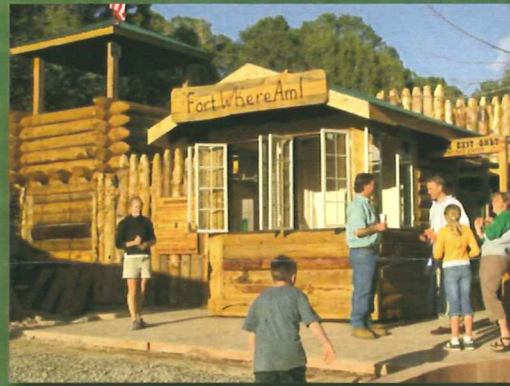

THANK YOU FROM AMAZE'N MAZES

Glenwood Caverns Adventure Park,
Glenwood Springs, Colo.

THANKS FOR YOUR HELP!

This spring we opened new mazes at the Glenwood Caverns Adventure Park in Colorado, and at the Houston Space Center's special exhibit -- Dare Devil Island. Thanks to your assistance, we introduced two of our best mazes ever.

Sincerely,
Greg Gallaven
Owner, Amaze'n Mazes
970-531-5334

DareDevil Island
Space Center Houston
Houston, Texas

*Thanks for all
the rush drawings
you have done for
me to keep these
projects on track.
GREG*